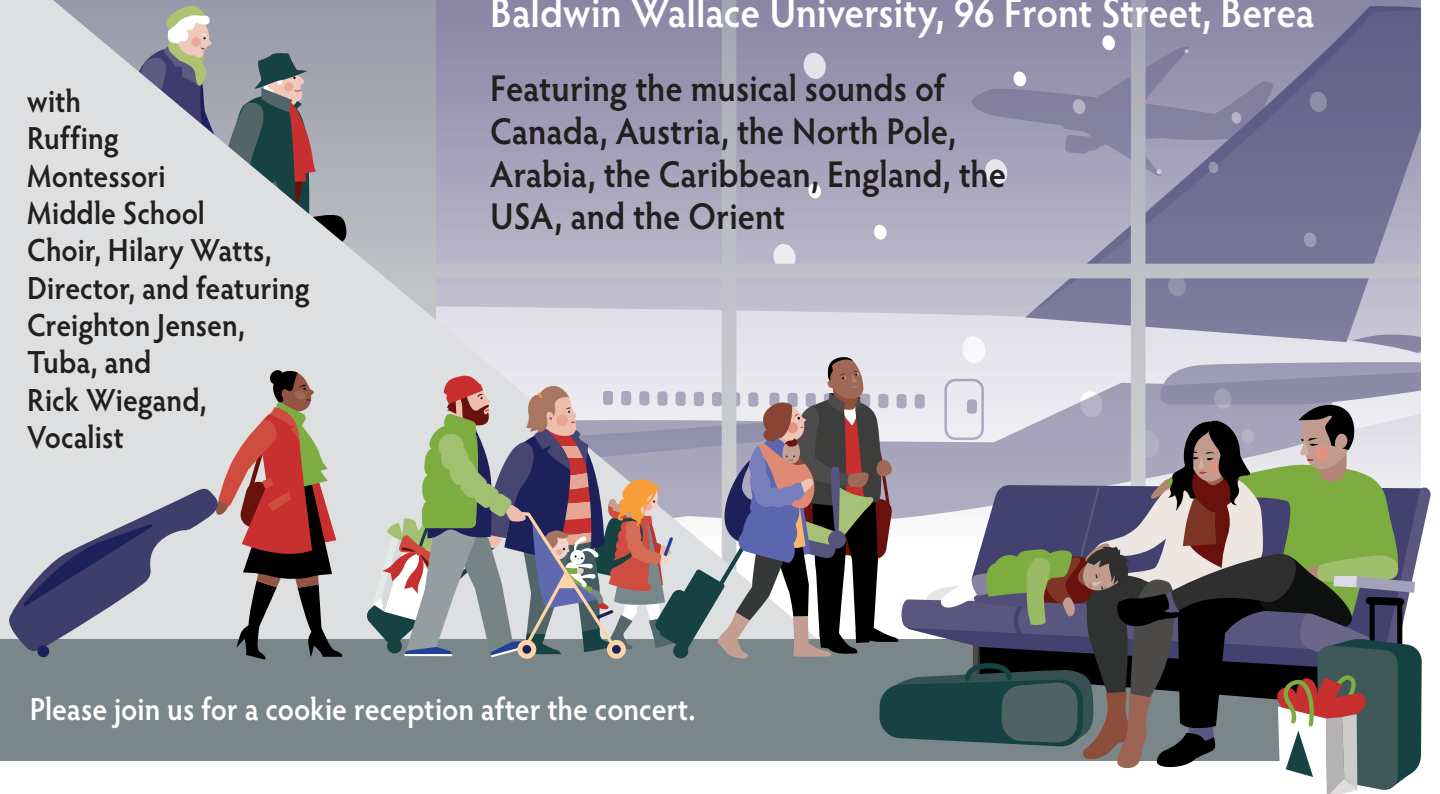

SYMPHONY WEST ORCHESTRA

entertaining the community since 1963

We Traverse Afar

Tickets are available at the door: $7 Adults and Seniors, $3 College and High School Students, Children 14 and under admitted free.

Wheelchair accessible.

Free parking in the municipal lots on Center Street and Church Street.

Fri., December 14, 2018 – 7:30 p.m.

Victoria Marra, Conductor

Gamble Auditorium, Kulas Musical Arts Building
Baldwin Wallace University, 96 Front Street, Berea

Featuring the musical sounds of
Canada, Austria, the North Pole,
Arabia, the Caribbean, England, the
USA, and the Orient

with
Ruffing
Montessori
Middle School
Choir, Hilary Watts,
Director, and featuring
Creighton Jensen,
Tuba, and
Rick Wiegand,
Vocalist

Please join us for a cookie reception after the concert.

In Partnership with

www.symphonymwest.org

/SymphonyWest @SWestOrchestra